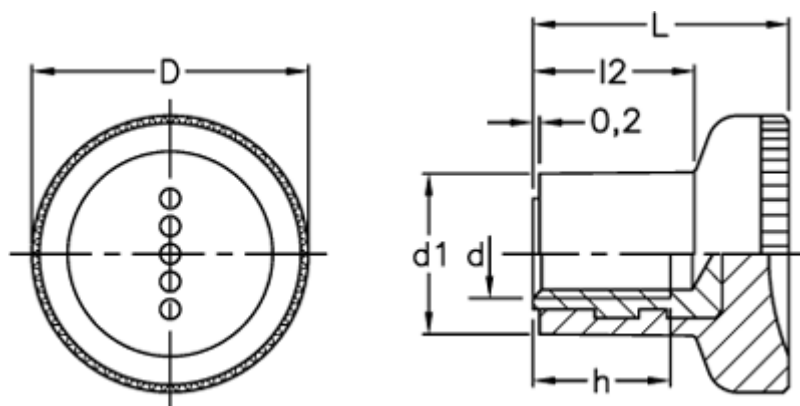

# Data Sheet

Article number: 23052420814

Description: E+G Knurled knob  
EKK.16-B M3-C4

## Measures

D	= 16
d1	= 8.5
d 6H	= M3
h	= 6
L	= 13.0
l2	= 8.5